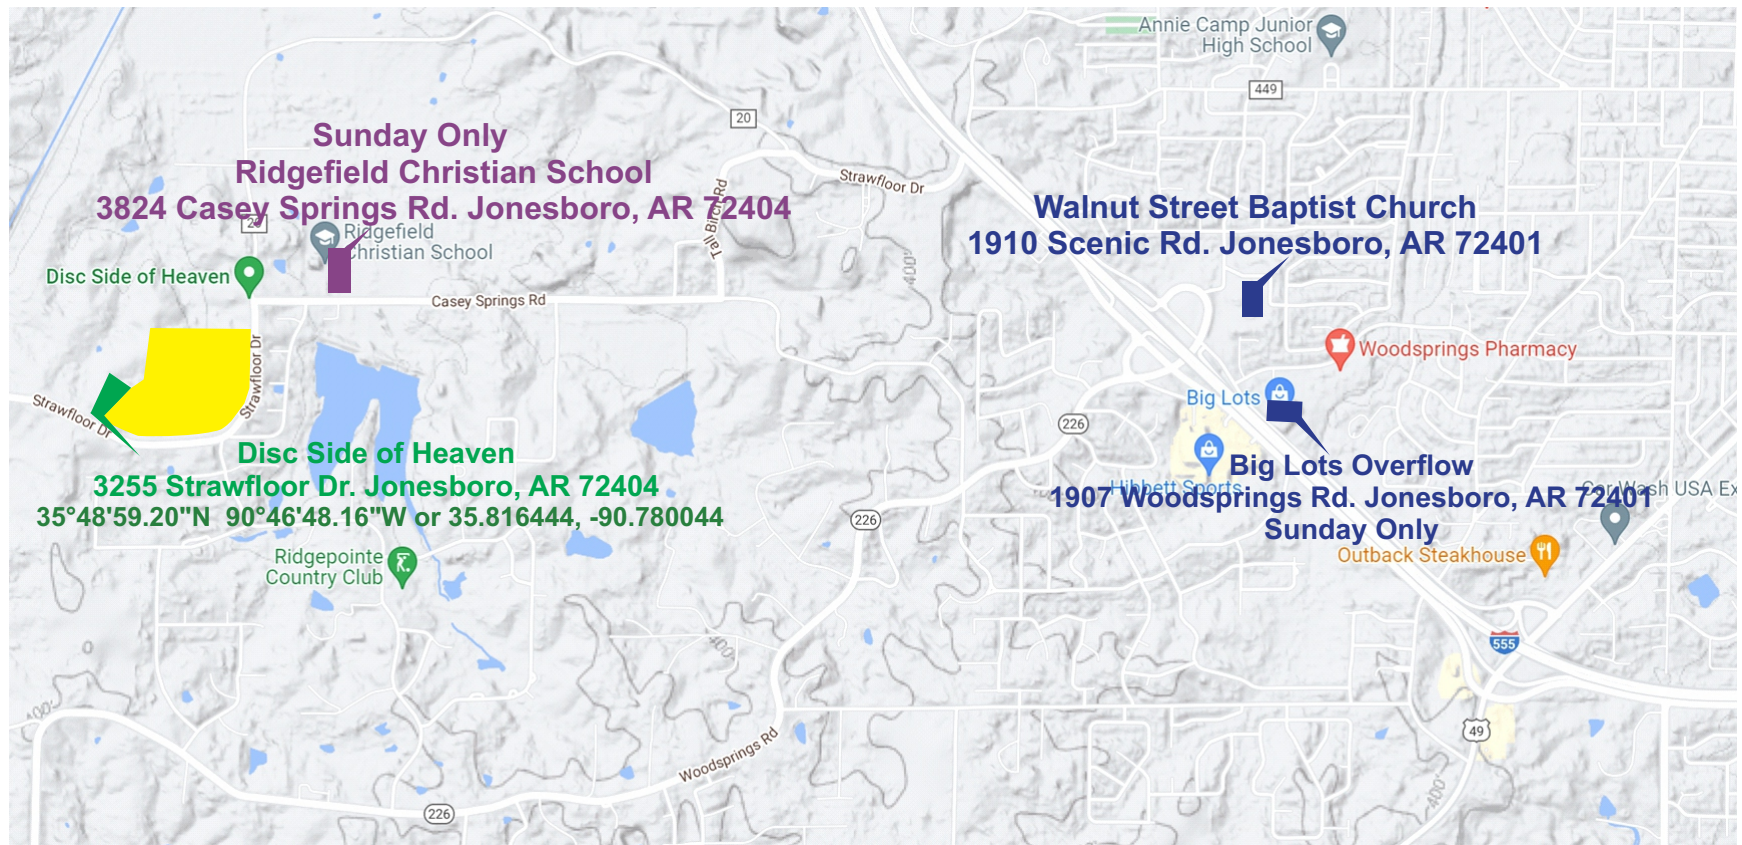

# AM'S, SPECTATORS, & VOLUNTEER PARKING

SHUTTLED LOT - SHUTTLED STOP/ WALNUT STREET BAPTIST CHURCH (Wednesday - Saturday)

GRASS LOT - NON SHUTTLED/ COURSE BACK LOT

SCHOOL LOT - NON SHUTTLED/ RIDGEFIELD CHRISTIAN SCHOOL (Sunday Only)

SHUTTLED LOT - SHUTTLED STOP/ BIG LOTS (Sunday Only)

## PARKING MAP

\*NO PARKING ON STREETS

For more info, please visit <https://www.jonesboroopen.com/>